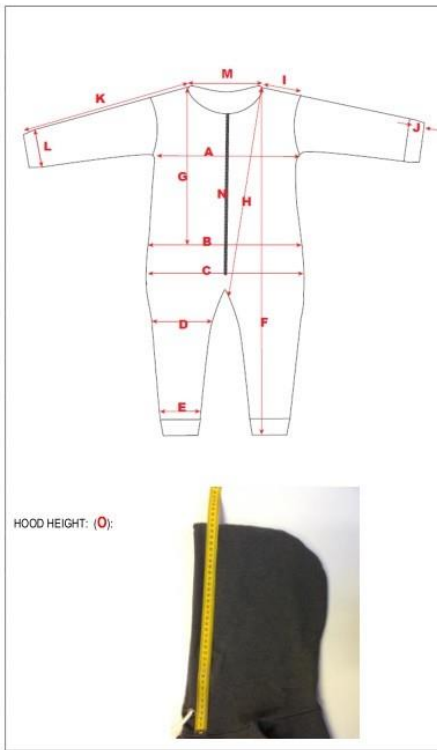

Youth Sweatshirts			
Sizes	Width (IN)	Length (IN)	Sleeve Center Back (IN)
XS	15.25	20.25	23.5
S	16.25	21.75	26.5
M	17.25	23	27.75
L	18.25	24.5	30.25
XL	19.25	26	33
Women's Sweatshirts			
Sizes	Width (IN)	Length (IN)	Sleeve Center Back (IN)
S	19	24.5	30.75
M	21	25.5	31.5
L	23	26.5	32.75
XL	25	27	33.5
2XL	27	27.5	34.5
3XL	29	28	35.75

**Capezio Black Team Jacket \$80**

Sizes: Child small(4-6), medium (6-8), large (8-12) XL (12-14) and adult x-small, small, medium, large, XL (see chart for adult sizes) (86% polyester, 14% spandex)

Women					
	Extra Small (XS)	Small (S)	Medium (M)	Large (L)	Extra Large (XL)
<b>Bust</b>	30-32 in	32-34 in	34-36 in	36-38 in	39-41 in
<b>Waist</b>	22-24 in	24-26 in	26-28 in	28-30 in	31-33 in
<b>Hips</b>	32-34 in	35-37 in	37-39 in	39-41 in	41-43 in
<b>Girth</b>	54-56 in	57-59 in	59-61 in	61-63 in	62-65 in
<b>Size</b>	2-4	4-6	8-10	10-12	14-16

Logo Choice:

Logo #1 Sparkle Vinyl

Logo #2 Rhinestone

Pop Socket

**Purple Onesie \$85**

	YOUTH SIZES					ADULT SIZES						
	4	6	8	10	12	S	M	L	XL	2XL	3XL	4XL
A	35.0	38.0	43.0	48.0	53.0	55.0	56.5	58.0	61.0	64.0	67.0	70.0
B	33.0	35.0	40.0	45.0	51.0	53.0	54.5	56.0	58.0	61.0	64.0	67.0
C	35.0	37.0	41.0	46.0	52.0	54.5	57.0	59.0	61.0	64.0	67.0	70.0
D	18.0	20.0	22.0	24.0	27.0	27.5	28.0	29.0	30.0	31.5	33.0	35.0
E	12.0	13.0	13.0	14.0	14.0	14.5	15.0	18.0	20.0	22.0	24.0	24.0
F	95.0	110.0	120.0	130.0	145.0	152.0	160.0	166.0	172.0	178.0	178.0	178.0
G						55.0	58.0	61.0	64.0	65.0	65.0	
H	58.0	64.0	70.0	76.0	84.0	87.0	92.0	96.0	100.0	106.0	109.0	112.0
I	8.0	8.0	9.0	10.0	10.0	11.0	12.5	14.0	15.5	17.0	18.5	20.0
J	4.0	4.0	4.0	5.0	5.0	6.0	6.0	6.0	6.0	6.0	6.0	6.0
K	43.0	48.0	54.0	60.0	70.0	74.0	78.0	81.0	84.0	85.0	85.0	85.0
L	7.0	9.0	10.0	11.0	12.0	13.0	13.0	14.0	14.0	14.0	14.0	14.0
M	14.0	16.0	16.0	18.0	20.0	22.0	22.0	23.0	23.0	24.0	24.0	24.0
N	40.0	45.0	50.0	50.0	55.0	66.0	68.0	71.0	75.0	80.0	80.0	80.0
O	NOT REQUIRED					36.0	36.0	39.0	39.0	41.0	41.0	41.0